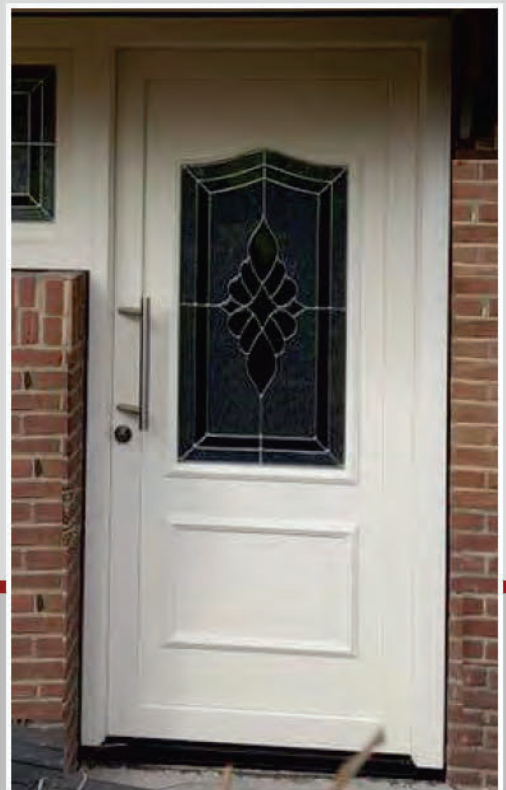

K.36 | Bergia - 190
• Glas in lood